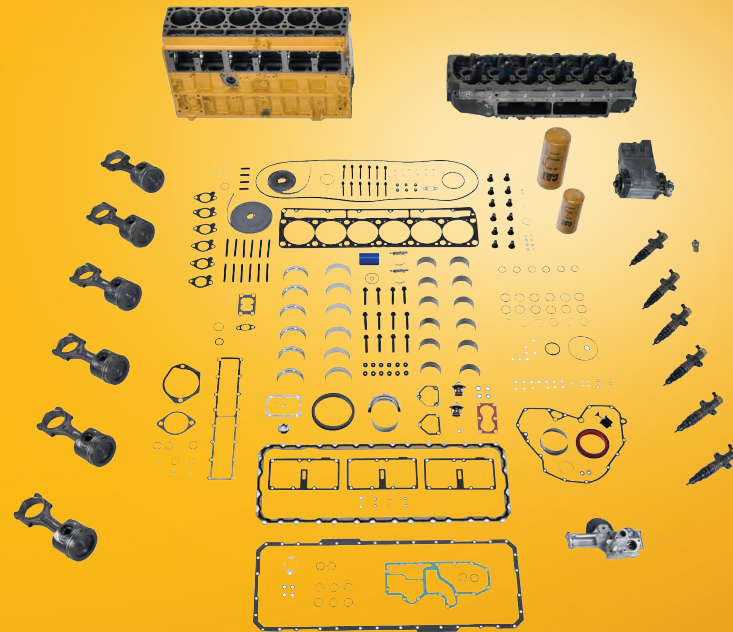

# SAVE \$1,000 IN CASH. GET \$11,000 MORE IN PARTS.

GET MORE FOR YOUR MONEY WITH A CAT® PLATINUM PRECIOUS METALS KIT FOR YOUR 3126B/E OR C7 ENGINE

Cat® Precious Metals Kits come standard with thousands of dollars in parts that others' rebuild kits don't include. And right now, you pay less upfront—\$1,000 less—to get all that extra value.

● A CAT PLATINUM PRECIOUS METALS KIT INCLUDES THESE PARTS OTHER REBUILD KITS DON'T:

Injector Set (6)	\$2,597.36
Oil & Fuel Filter Set	\$36.40
Thermostat & Gasket Set	\$55.15
IAP Sensor	\$155.80
HEUI Pump	\$1,271.83
HEUI Lines	\$215.24
Reman Cylinder Head	\$1,680.02
Cylinder Block	\$5,024.85
<b>TOTAL VALUE <sup>1</sup></b>	<b>\$11,036.65</b>

### CLAIM YOUR \$1,000 SAVINGS ON A CAT PLATINUM PRECIOUS METALS KIT TODAY!

You can redeem your \$1,000 savings<sup>6</sup> on a Platinum Precious Metals Kit for your 3126B/E or C7 truck engine over the counter or through any authorized Caterpillar service shop. This "pay less, get more" deal runs through 2020, but don't wait too long to take advantage of the savings!

**\$1,000 OFF PLATINUM PRECIOUS METALS KITS FOR 3126B/E & C7 TRUCK ENGINES:  
NAT-ENG-3144 (US)/NAT-ENG-3152 (Canada)**

● THAT ADDED VALUE MEANS A CAT PLATINUM PRECIOUS METALS KIT ACTUALLY COSTS YOU LESS: