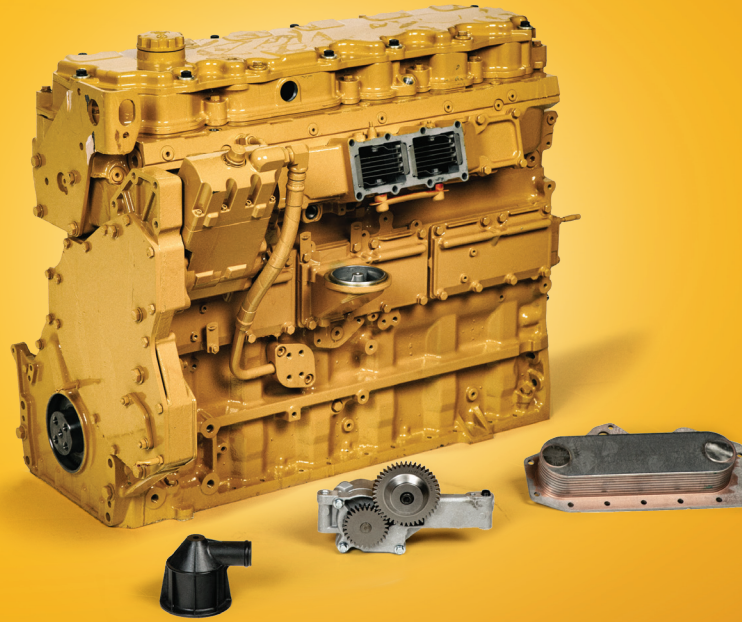

SAVE $1,000 IN CASH. GET $3,100 MORE IN PARTS.

GET MORE FOR YOUR MONEY WITH A CAT®
REMAN 3126B/E OR C7 LONG BLOCK

Cat® Reman long blocks come standard with thousands of dollars in parts others don't include. And right now, you pay less upfront—$1,000 less—to get all that extra value.

**CAT REMAN LONG BLOCKS INCLUDE THESE PARTS
OTHER REMANUFACTURED LONG BLOCKS DON'T:**

HEUI Pump	$1,401.04
HEUI Lines	$176.74
Valve Cover / Hardware & Gaskets	$439.13
Valve Cover Base / Hardware & Gaskets	$760.61
Air Inlet Heater & Cover Assembly	$382.40
TOTAL VALUE ¹	$3,159.92

**THAT ADDED VALUE MEANS A CAT REMAN
LONG BLOCK ACTUALLY COSTS YOU LESS:**

CAT REMAN LONG BLOCK		OTHER REMAN LONG BLOCK	
Long Block Cost²	$10,027.76	Engine Cost³	$7,499.00
Additional Parts Cost²	$0.00	Additional Parts Cost³	$3,159.92
Added Labor Cost²	$0.00	Added Labor Cost³	$250.00
2020 Discount	($1,000.00)		
TOTAL COST	$9,027.76		$10,908.92

**PLUS, A CAT REMAN LONG BLOCK OFFERS
BIG QUALITY & WARRANTY ADVANTAGES:**

CAT REMAN LONG BLOCK	OTHER REMAN LONG BLOCK
Remanufactured to original specifications to meet Caterpillar quality standards	Reverse-engineered using non-genuine parts
Core acceptance based on simple, visual criteria	Core deductions based on condition
12-month unlimited-mile warranty – all components⁴	12-month unlimited-mile warranty – limits apply⁵
Nationwide warranty network with no commercial exclusions	Limited warranty network – commercial exclusions apply
12-month towing coverage	No towing coverage

**CLAIM YOUR $1,000 SAVINGS ON A CAT
REMAN MEDIUM-DUTY LONG BLOCK TODAY!**

You can redeem your $1,000 savings⁶ on a Cat Reman 3126B/E or C7 long block over the counter or through any authorized Caterpillar service shop. This “pay less, get more” deal runs through 2020, but don't wait too long to take advantage of the savings!

**$1,000 OFF CAT REMAN 3126B/E & C7
ENGINES OFFER REFERENCE NUMBER:
NAT-ENG-3144 (US) / NAT-ENG-3152 (Canada)**

© 2020 Caterpillar. All Rights Reserved. CAT, CATERPILLAR, LET'S DO THE WORK, their respective logos, "Caterpillar Yellow", the "Power Edge" and Cat "Modern Hex" trade dress as well as corporate and product identity used herein, are trademarks of Caterpillar and may not be used without permission.