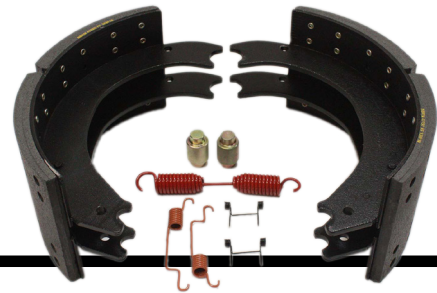

## BRAKE SHOE KITS

<i>Part Number</i>	<i>Price</i>	<i>Part Number</i>	<i>Price</i>
SB4515QORANGE23CPT	\$34.50	SB4710QFLOECPT	\$56.70
SB4707QORANGE23CPT	\$35.50	SB4711QFLOECPT	\$55.63
SB4709ESIIORG23CPT	\$36.50	SB4715QFLOECPT	\$53.13
SB4311ORANGE23CPT	\$36.50	SB4718QFLOECPT	\$60.63
SB4515FQORANGE23CPT	\$34.50	SB4719ESIIFLOECPT	\$64.88
SB1443EORANGE23CPT	\$41.00	SB4720QFLOECPT	\$62.50
SB1308EORANGE23CPT	\$41.00	SB4726ESIIFLOECPT	\$71.88
SB4702QORANGE23CPT	\$39.95	SB4729ESIIFLOECPT	\$65.63
SB4725ESIIFLOECPT	\$61.88	SB4515QHSCPT	\$47.31
SB4551QXS3CPT	\$59.38	SB4707QHSCPT	\$48.75
SB4514QORANGE23CPT	\$50.48	SB4709ESIIHSCPT	\$53.10
SB4524QORANGE23CPT	\$48.13		

Call for pricing on the following products:

Air Bags | Allison Transmissions | Bendix Products | Compressors | Donaldson Filters  
| Hoods and Bumpers | Lights | Radiators | Reviva Engines | Starters and Alternators |  
Transmissions and Rear Ends | Turbo | VSM | Water Pumps